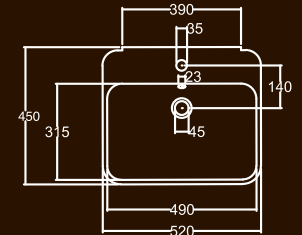

NEW ARRIVAL

RUBY

Wash Basin & Pedestal