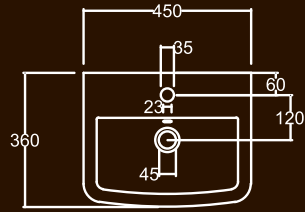

URBAN

Wall Hung Wash Basin (45cm)