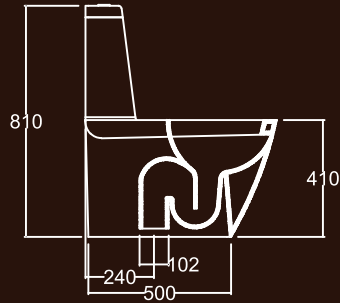

CLUB

Water Closet & Water Tank