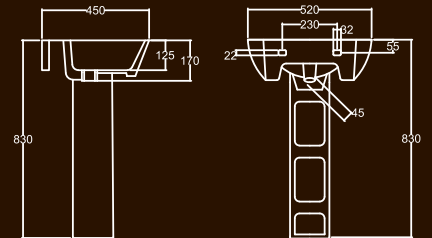

NEW ARRIVAL

RUBY

Wash Basin & Pedestal