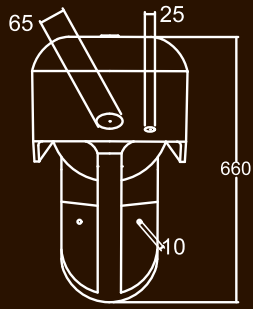

Single Piece Water Closet