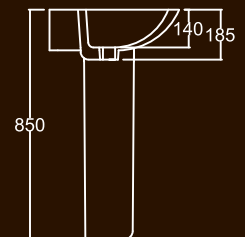

DAY BY DAY SUPER

Wash Basin & Pedestal