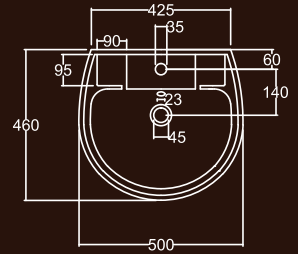

LILY Wash Basin & Pedestal