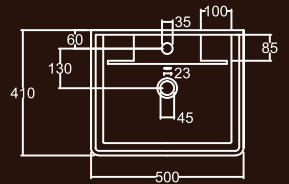

FINO Wash Basin & Pedestal