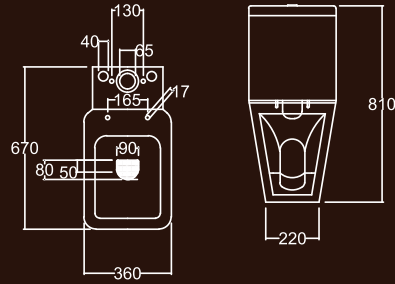

CLUB

Water Closet & Water Tank