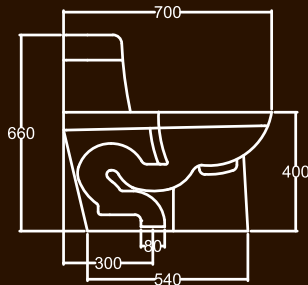

Single Piece Water Closet