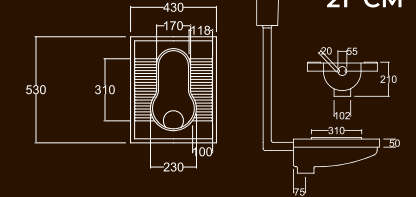

## ASIAN

Water Closet (Awc) 18cm  
21cm, 29cm & Water Tank

18cm

21cm

29cm

Asian Water Tank  
(AWC WT)

18 CM

21 CM