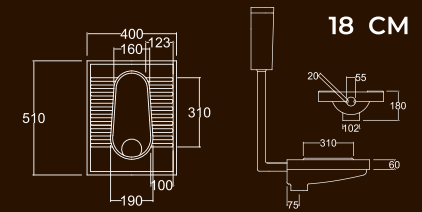

## ASIAN

Water Closet (Awc) 18cm  
21cm, 29cm & Water Tank

18cm

21cm

29cm

Asian Water Tank  
(AWC WT)

18 CM

21 CM

29 CM