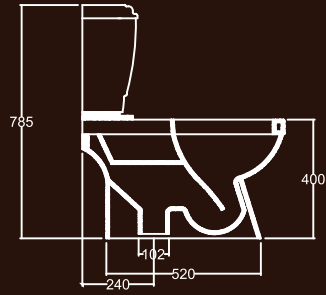

IRIS

Water Closet & Water Tank