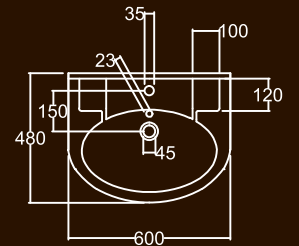

DAY BY DAY SUPER

Wash Basin & Pedestal