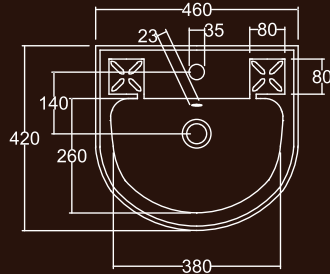

IRIS

Wash Basin & Pedestal