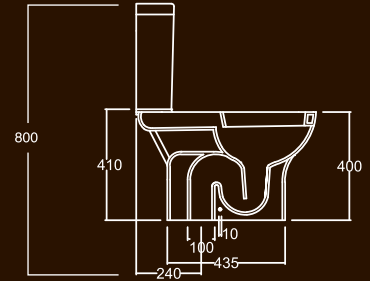

DAY BY DAY

Water Closet & Water Tank