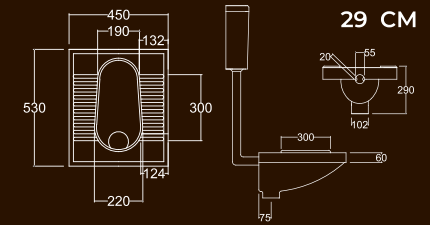

## ASIAN

Water Closet (Awc) 18cm  
21cm, 29cm & Water Tank

18cm

21cm

29cm

Asian Water Tank  
(AWC WT)

18 CM

21 CM