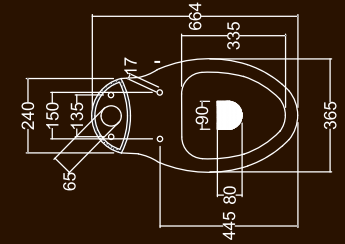

DAY BY DAY

Water Closet & Water Tank