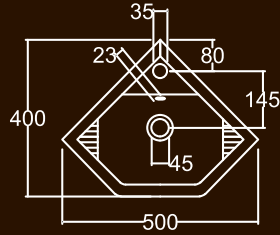

CORNER WASH BASIN (50cm)