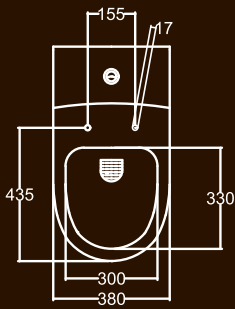

Single Piece Water Closet