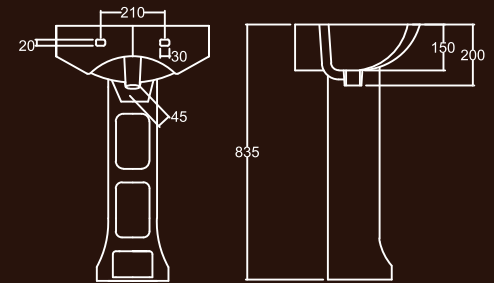

FINO Wash Basin & Pedestal