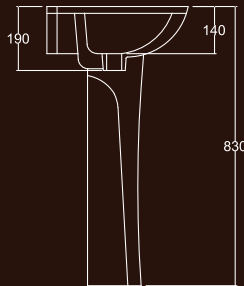

IRIS

Wash Basin & Pedestal