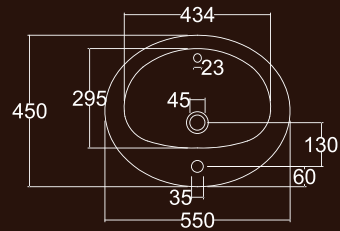

## CHERRY

Over Counter Wash Basin (55cm)