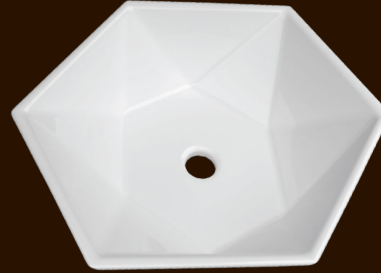

NEW ARRIVAL

RUBY

Wash Basin (Table Top)