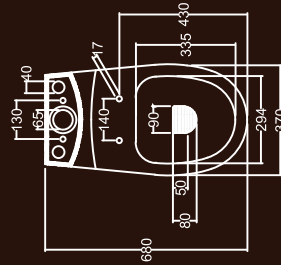

IRIS

Water Closet & Water Tank