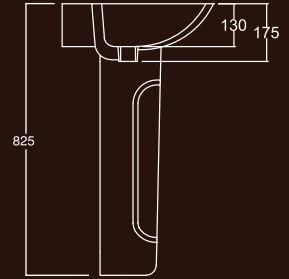

LILY Wash Basin & Pedestal