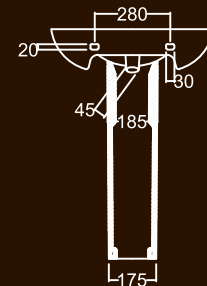

DAY BY DAY SUPER

Wash Basin & Pedestal